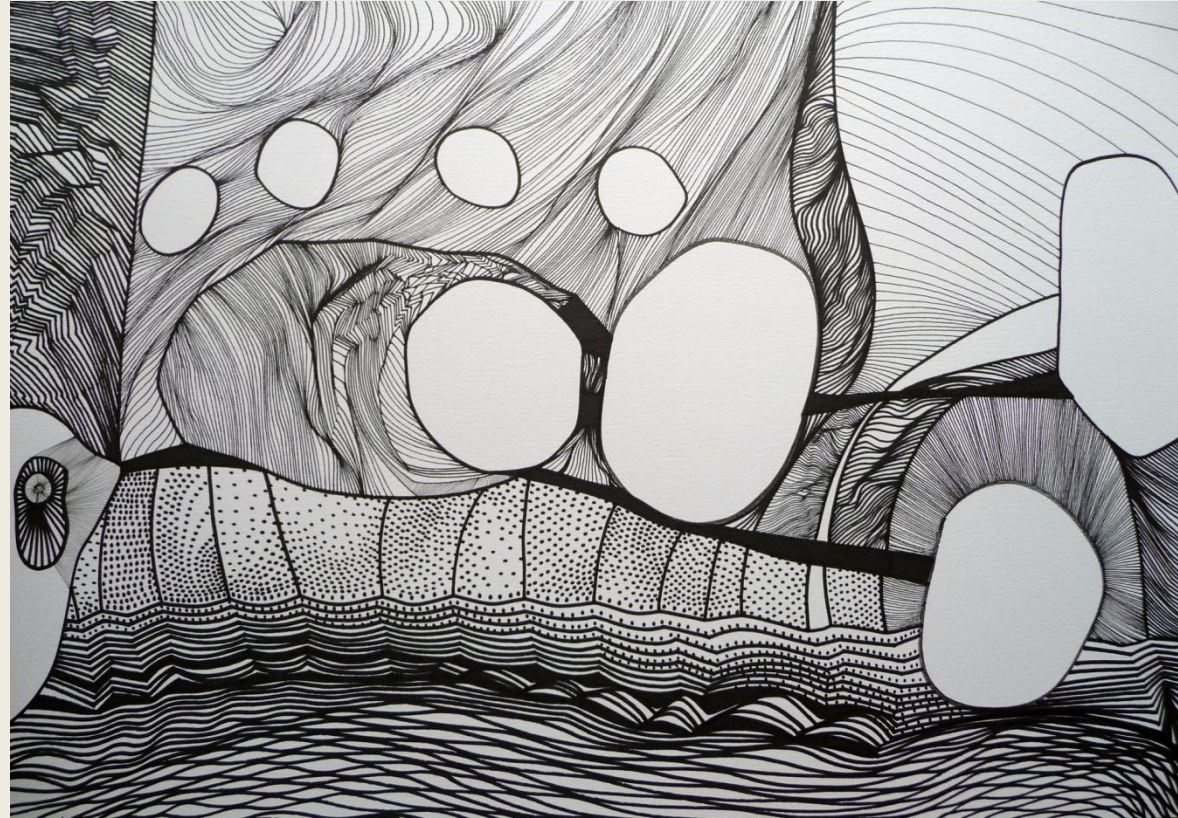

CAMPUS 50 x 70 cm

SLINGERING detail

SLINGERING 50 x 70 cm

LAND detail

LAND 50 x 70 cm

ZAND detail

ZAND 50 x 70 cm

STOF 50 x 70 cm

STOF detail

KUST detail

KUST 50 x 70 cm

WINDOWVIEW 36 x 48 cm

SPOREN 4x 36 x 36 cm

MALEREI

DETAIL Rode loper

Rode loper 100 x 100cm