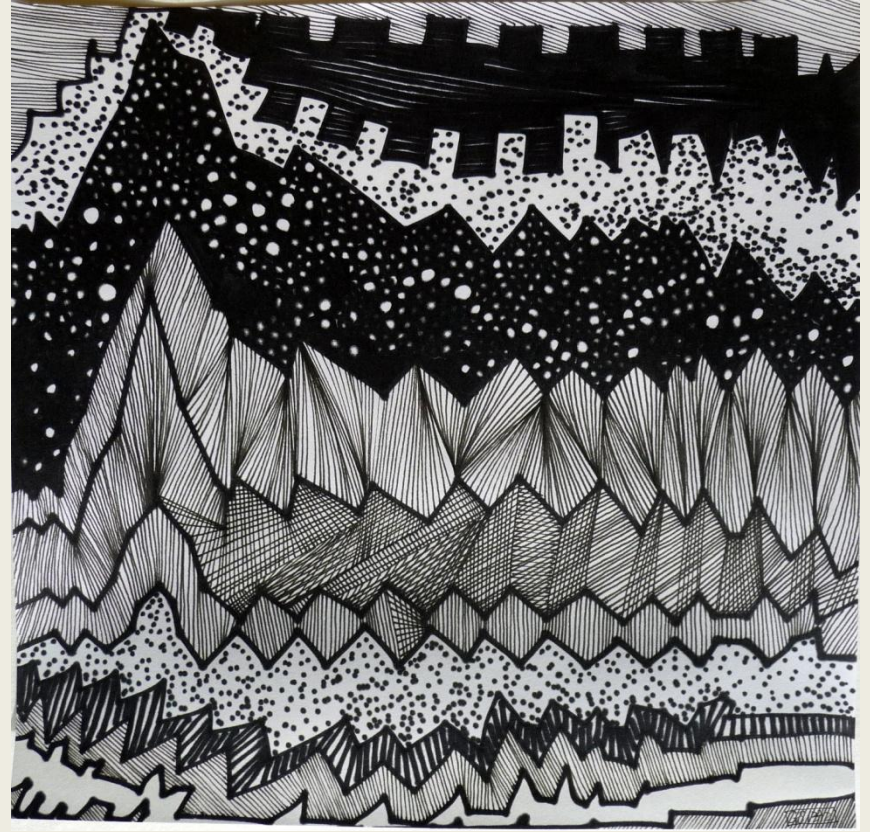

STOF detail

KUST detail

KUST 50 x 70 cm

WINDOWVIEW 36 x 48 cm

SPOREN 4x 36 x 36 cm

MALEREI

DETAIL Rode loper

Rode loper 100 x 100cm