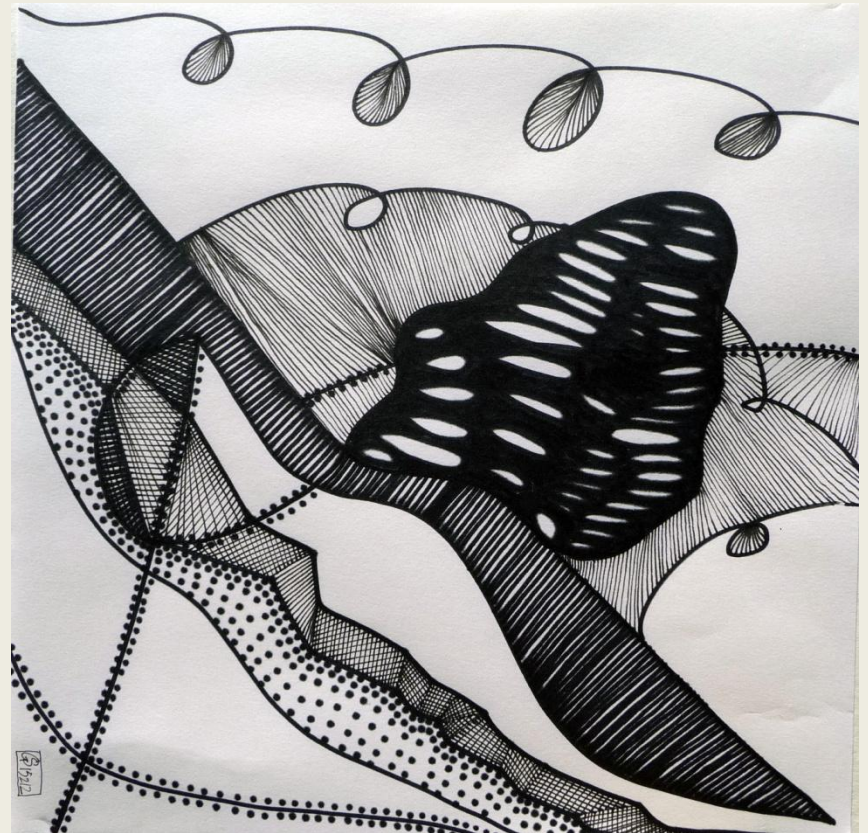

STOF detail

KUST detail

KUST 50 x 70 cm

WINDOWVIEW 36 x 48 cm

SPOREN 4x 36 x 36 cm

MALEREI

DETAIL Rode loper

Rode loper 100 x 100cm